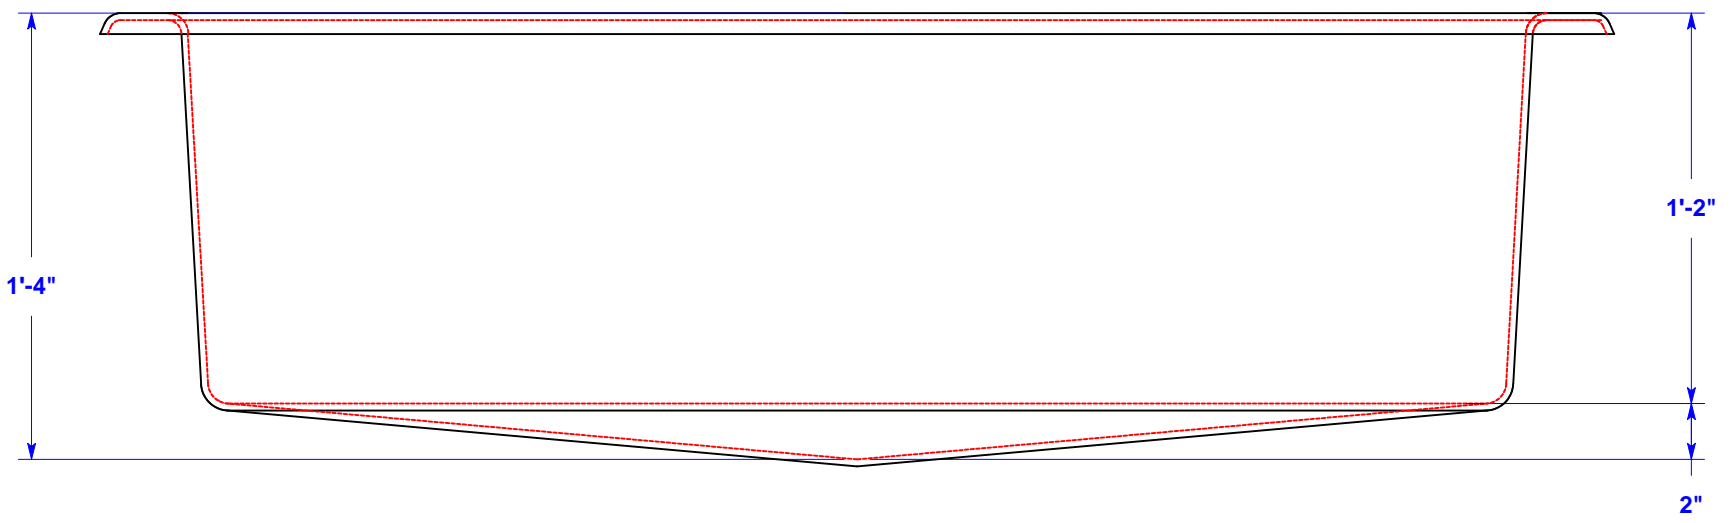

"THIS DOCUMENT AND THE DATA DISCLOSED HEREIN OR HEREWITH IS NOT TO BE REPRODUCED, USED, OR DISCLOSED IN WHOLE OR IN PART TO ANYONE WITHOUT THE PERMISSION OF C.F. MAIER COMPOSITES, INC."

					<b>Name</b>	<b>Date</b>	<b>Title</b> 48" D x 16" H Slope Bottom Tank
				<b>Created By</b>	CLN	7/18/06	
				<b>Checked By</b>			
				<b>Scale</b>		All Dimensions +/- .125"	<b>Drawing Number</b> RCT000133
				 C. F. Maier Composites, Inc. 500 East Crystal Street Lamar, CO 81052 Phone (800) 962-6079 Fax (719) 336-3091 www.cfmaier.com			
<b>No</b>	<b>Change</b>	<b>Date</b>	<b>Init</b>				