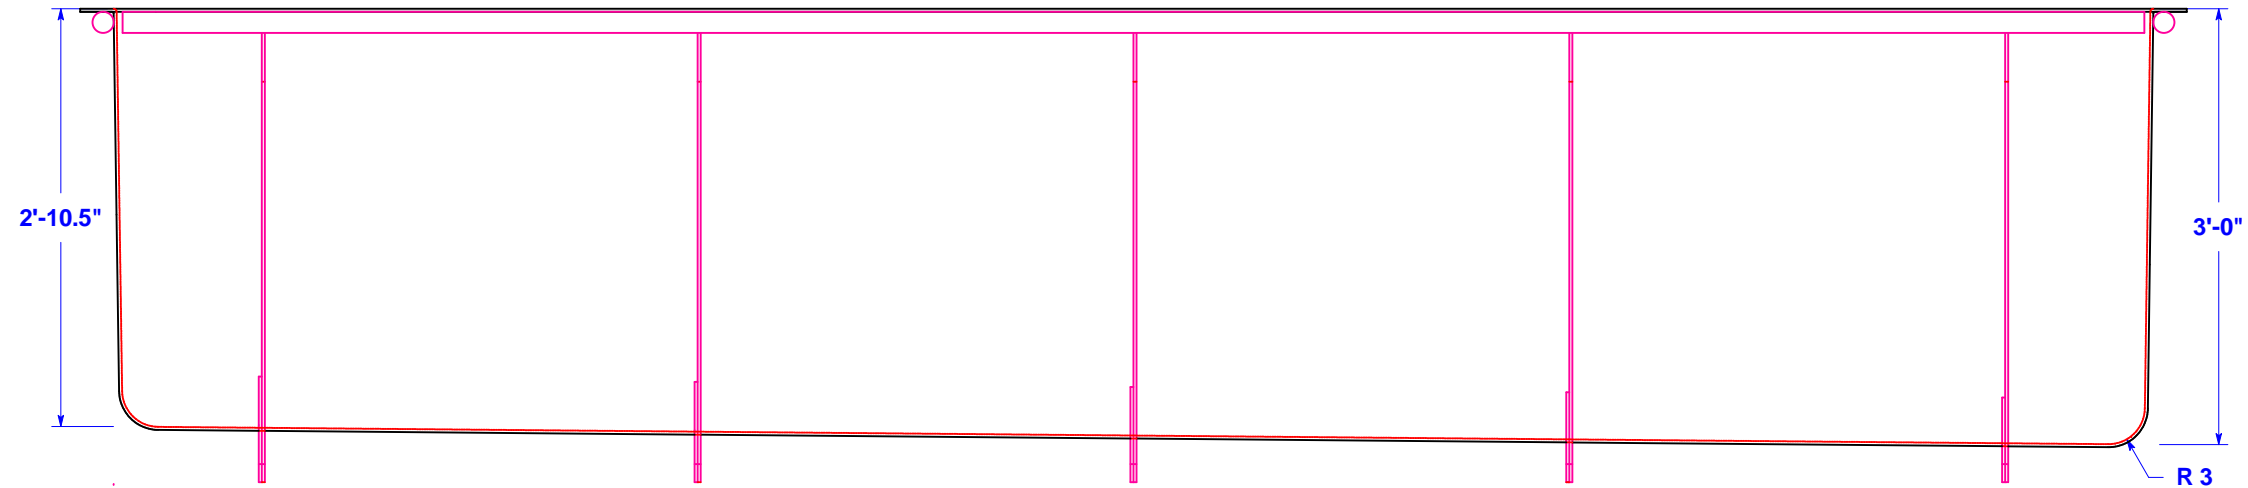

"THIS DOCUMENT AND THE DATA DISCLOSED HEREIN OR HERewith IS NOT TO BE REPRODUCED, USED, OR DISCLOSED IN WHOLE OR IN PART TO ANYONE WITHOUT THE PERMISSION OF C.F. MAIER COMPOSITES, INC."

					Name	Date	Title	
				Created By	CLN	8/9/06	Rearing Trough 34 1/2"-36" x 36" x 168"	
				Checked By				
				Scale		All Dimensions +/- .125"	Drawing Number	
					 C. F. Maier Composites, Inc. 500 East Crystal Street Lamar, CO 81052 Phone (800) 962-6079 Fax (719) 336-3091 www.cfmaier.com		Issue	
No	Change	Date	Init				FRT000916	