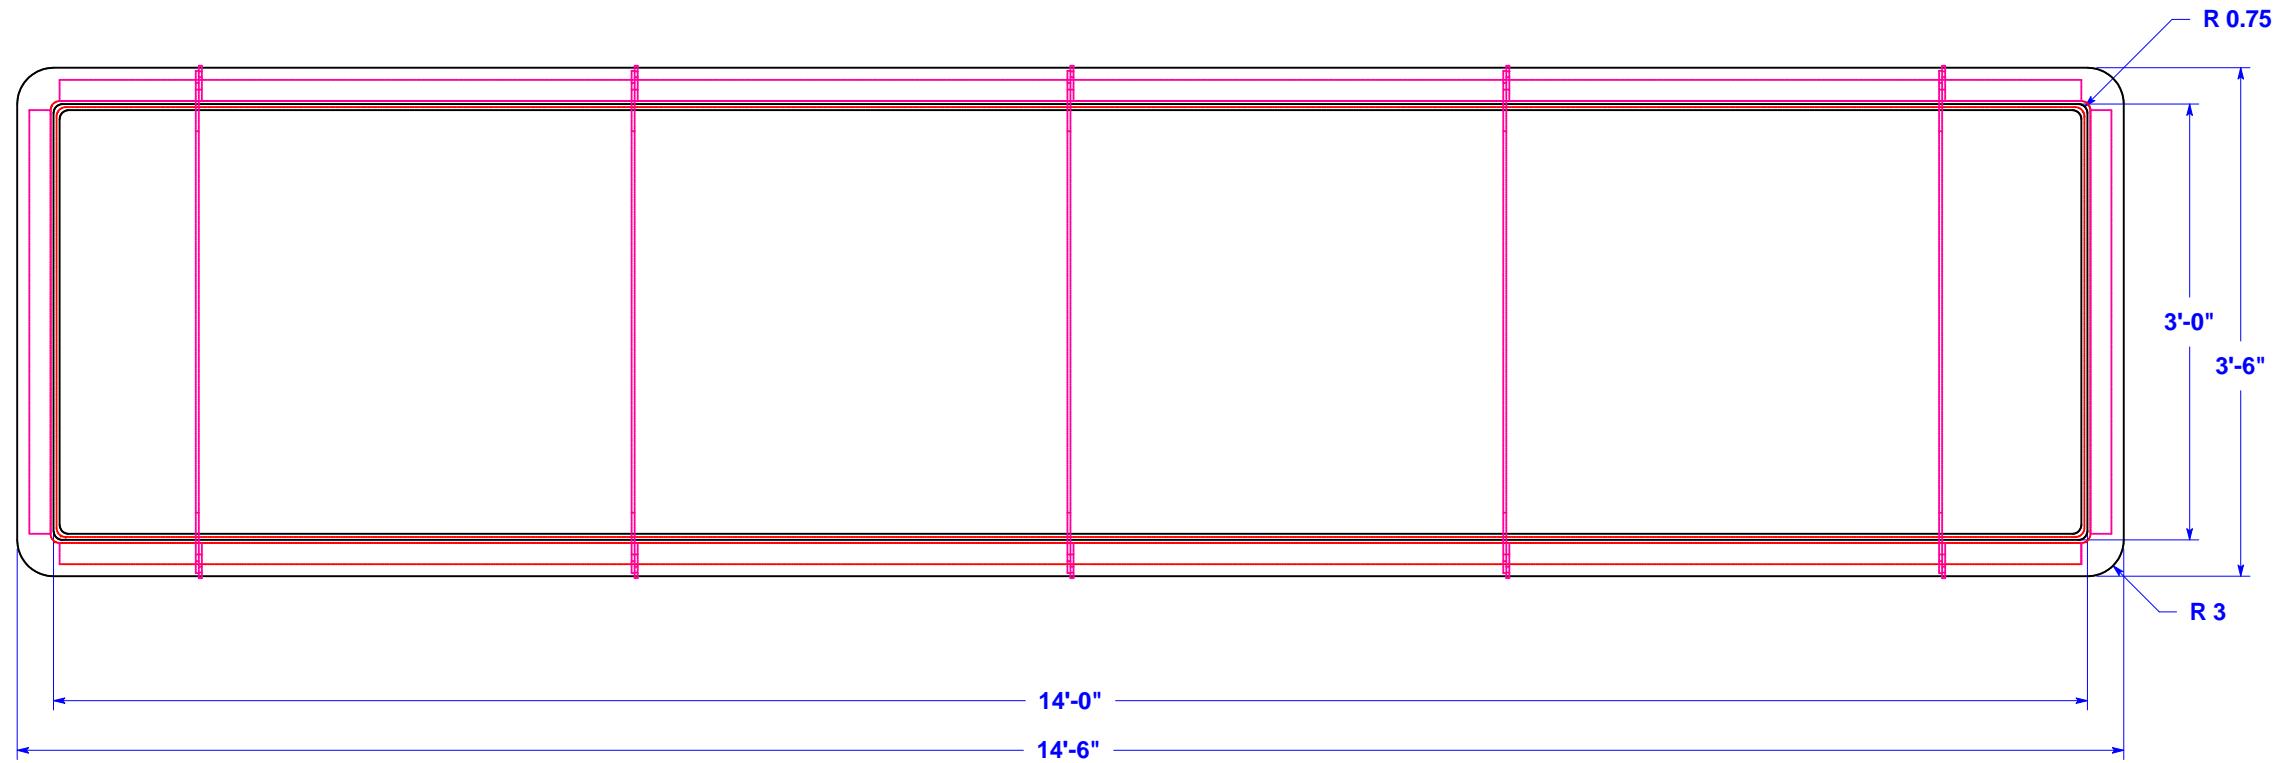

"THIS DOCUMENT AND THE DATA DISCLOSED HEREIN OR HERewith IS NOT TO BE REPRODUCED, USED, OR DISCLOSED IN WHOLE OR IN PART TO ANYONE WITHOUT THE PERMISSION OF C.F. MAIER COMPOSITES, INC."

					Name	Date	Title	
				Created By	CLN	8/9/06	Rearing Trough 34 1/2"-36" x 36" x 168"	
				Checked By				
				Scale		All Dimensions +/- .125"	Drawing Number	
					 C. F. Maier Composites, Inc. 500 East Crystal Street Lamar, CO 81052 Phone (800) 962-6079 Fax (719) 336-3091 www.cfmaier.com		Issue	
No	Change	Date	Init				FRT000916	