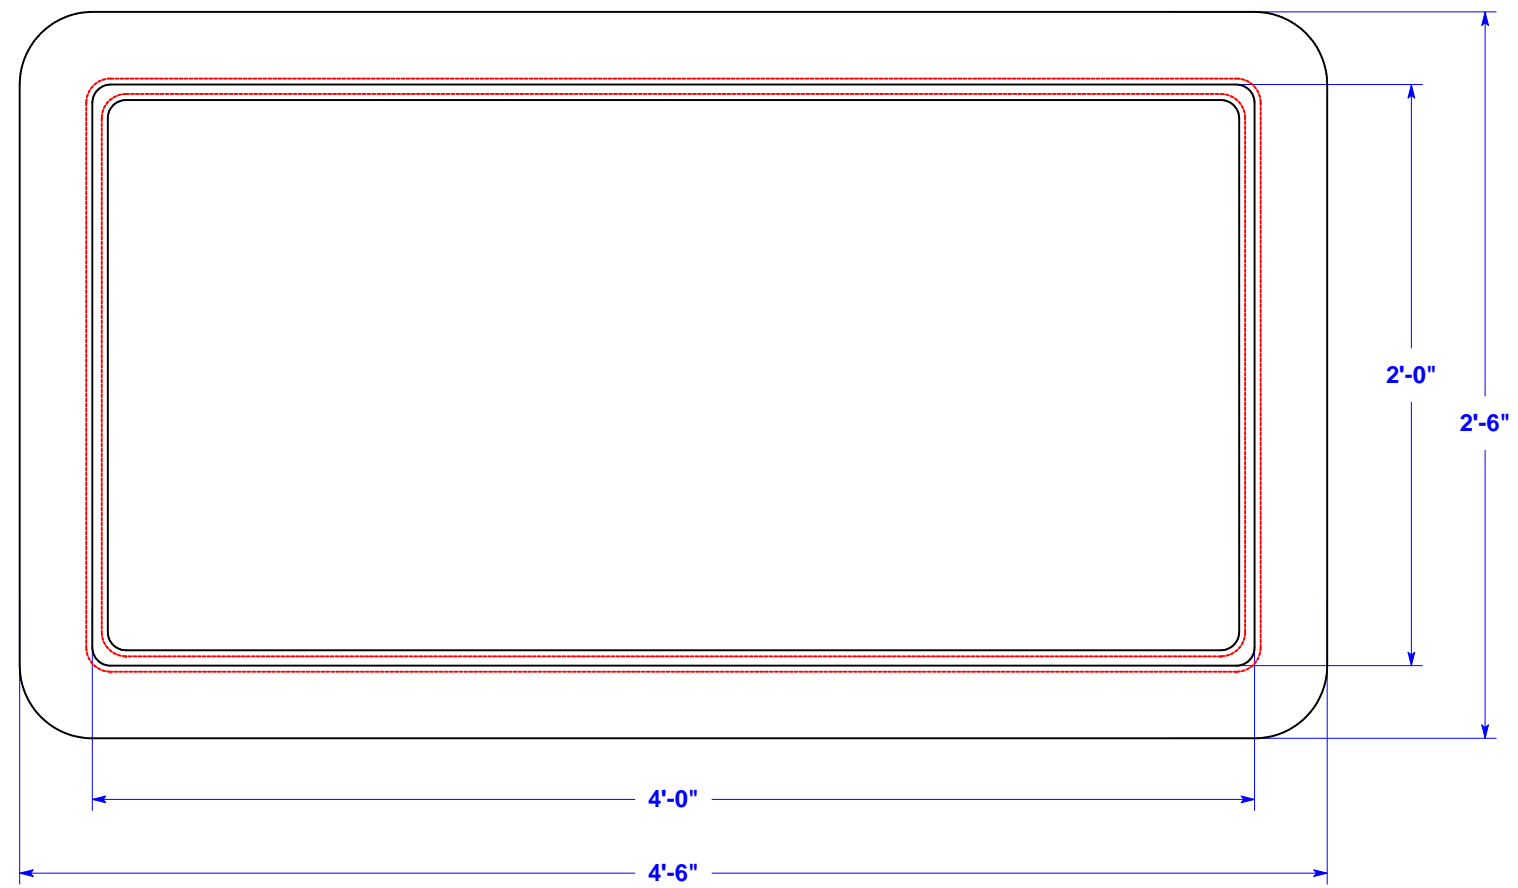

"THIS DOCUMENT AND THE DATA DISCLOSED HEREIN OR HEREWITH IS NOT TO BE REPRODUCED, USED, OR DISCLOSED IN WHOLE OR IN PART TO ANYONE WITHOUT THE PERMISSION OF C.F. MAIER COMPOSITES, INC."

					Name	Date	Title	
				Created By	CLN	11/11/06	Rearing Trough 24" x 48" x 18"	
				Checked By			All Dimensions +/- .125"	
				Scale				
				 C. F. Maier Composites, Inc. 500 East Crystal Street Lamar, CO 81052 Phone (800) 962-6079 Fax (719) 336-3091 www.cfmaier.com			Drawing Number	Issue
No	Change	Date	Init				FRT000089	