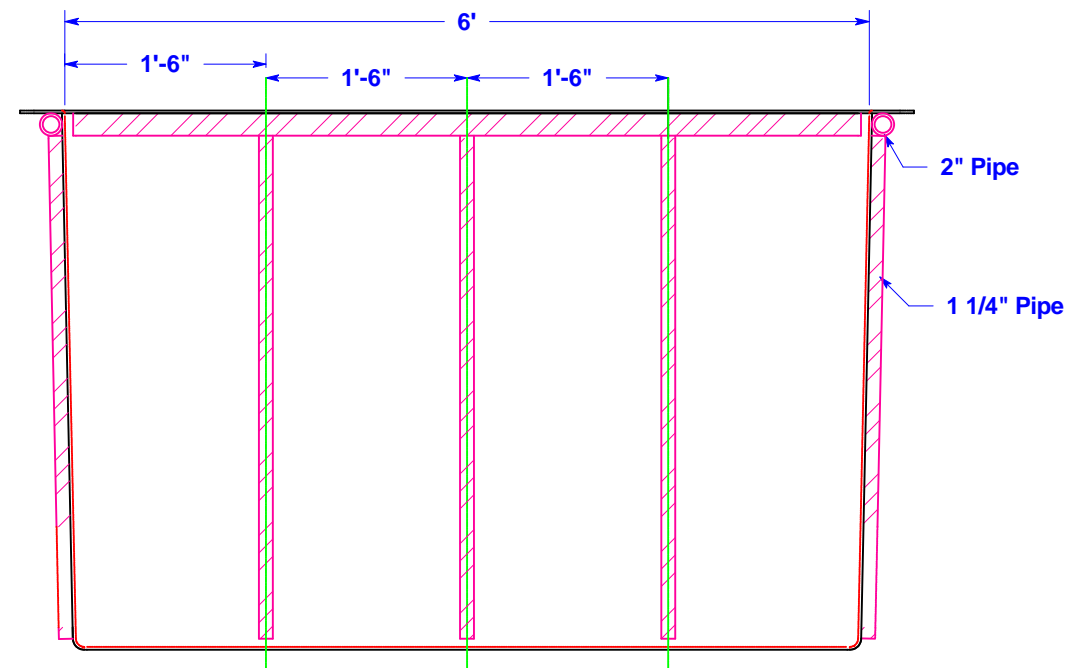

"THIS DOCUMENT AND THE DATA DISCLOSED HEREIN OR HERewith IS NOT TO BE REPRODUCED, USED, OR DISCLOSED IN WHOLE OR IN PART TO ANYONE WITHOUT THE PERMISSION OF C.F. MAIER COMPOSITES, INC."

					Name	Date	Title Rearing Trough 48" x 72" x 48"
				Created By	CLN	11/11/06	
				Checked By			
				Scale		All Dimensions +/- .125"	Drawing Number FRT000718
No	Change	Date	Init	 C. F. Maier Composites, Inc. 500 East Crystal Street Lamar, CO 81052 Phone (800) 962-6079 Fax (719) 336-3091 www.cfmaier.com			