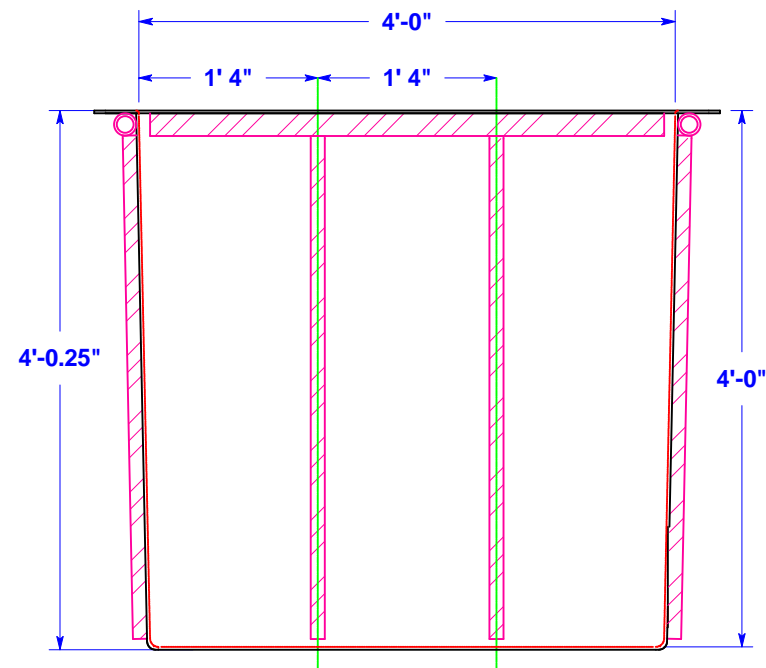

"THIS DOCUMENT AND THE DATA DISCLOSED HEREIN OR HERewith IS NOT TO BE REPRODUCED, USED, OR DISCLOSED IN WHOLE OR IN PART TO ANYONE WITHOUT THE PERMISSION OF C.F. MAIER COMPOSITES, INC."

					Name	Date	Title Rearing Trough 48" x 72" x 48"
				Created By	CLN	11/11/06	
				Checked By			
				Scale		All Dimensions +/- .125"	Drawing Number FRT000718
No	Change	Date	Init	 C. F. Maier Composites, Inc. 500 East Crystal Street Lamar, CO 81052 Phone (800) 962-6079 Fax (719) 336-3091 www.cfmaier.com			