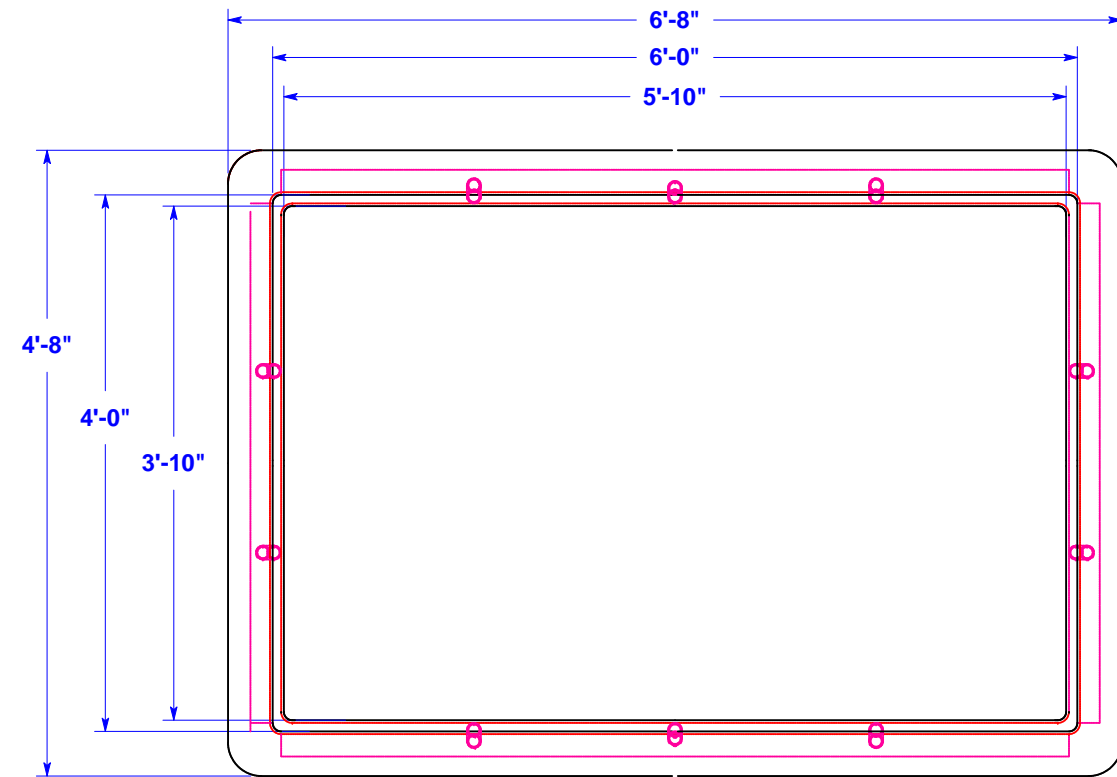

"THIS DOCUMENT AND THE DATA DISCLOSED HEREIN OR HERewith IS NOT TO BE REPRODUCED, USED, OR DISCLOSED IN WHOLE OR IN PART TO ANYONE WITHOUT THE PERMISSION OF C.F. MAIER COMPOSITES, INC."

					Name	Date	Title Rearing Trough 48" x 72" x 48"
				Created By	CLN	11/11/06	
				Checked By			
				Scale		All Dimensions +/- .125"	Drawing Number FRT000718
No	Change	Date	Init	 C. F. Maier Composites, Inc. 500 East Crystal Street Lamar, CO 81052 Phone (800) 962-6079 Fax (719) 336-3091 www.cfmaier.com			