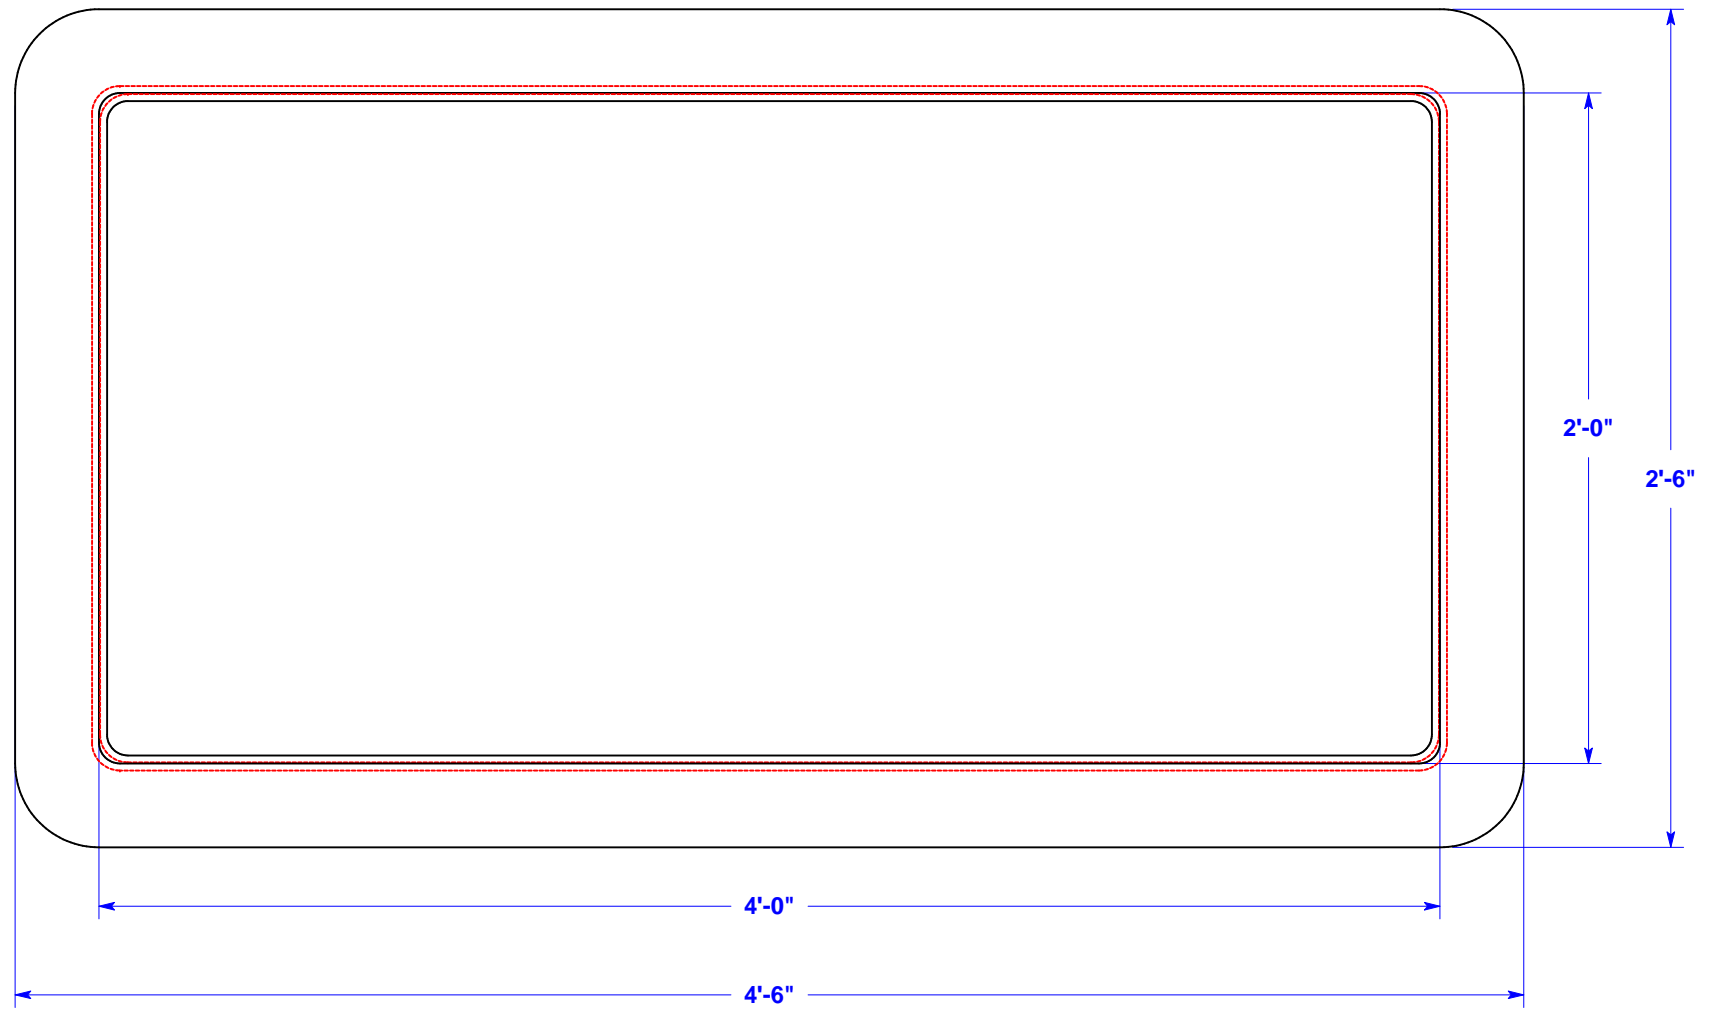

"THIS DOCUMENT AND THE DATA DISCLOSED HEREIN OR HEREWITH IS NOT TO BE REPRODUCED, USED, OR DISCLOSED IN WHOLE OR IN PART TO ANYONE WITHOUT THE PERMISSION OF C.F. MAIER COMPOSITES, INC."

					Name	Date	Title	
				Created By	CLN	11/11/06	Rearing Trough 24" x 48" x 8"	
				Checked By				
				Scale		All Dimensions +/- .125"		
				 C. F. Maier Composites, Inc. 500 East Crystal Street Lamar, CO 81052 Phone (800) 962-6079 Fax (719) 336-3091 www.cfmaier.com			Drawing Number	Issue
No	Change	Date	Init				FRT000039	