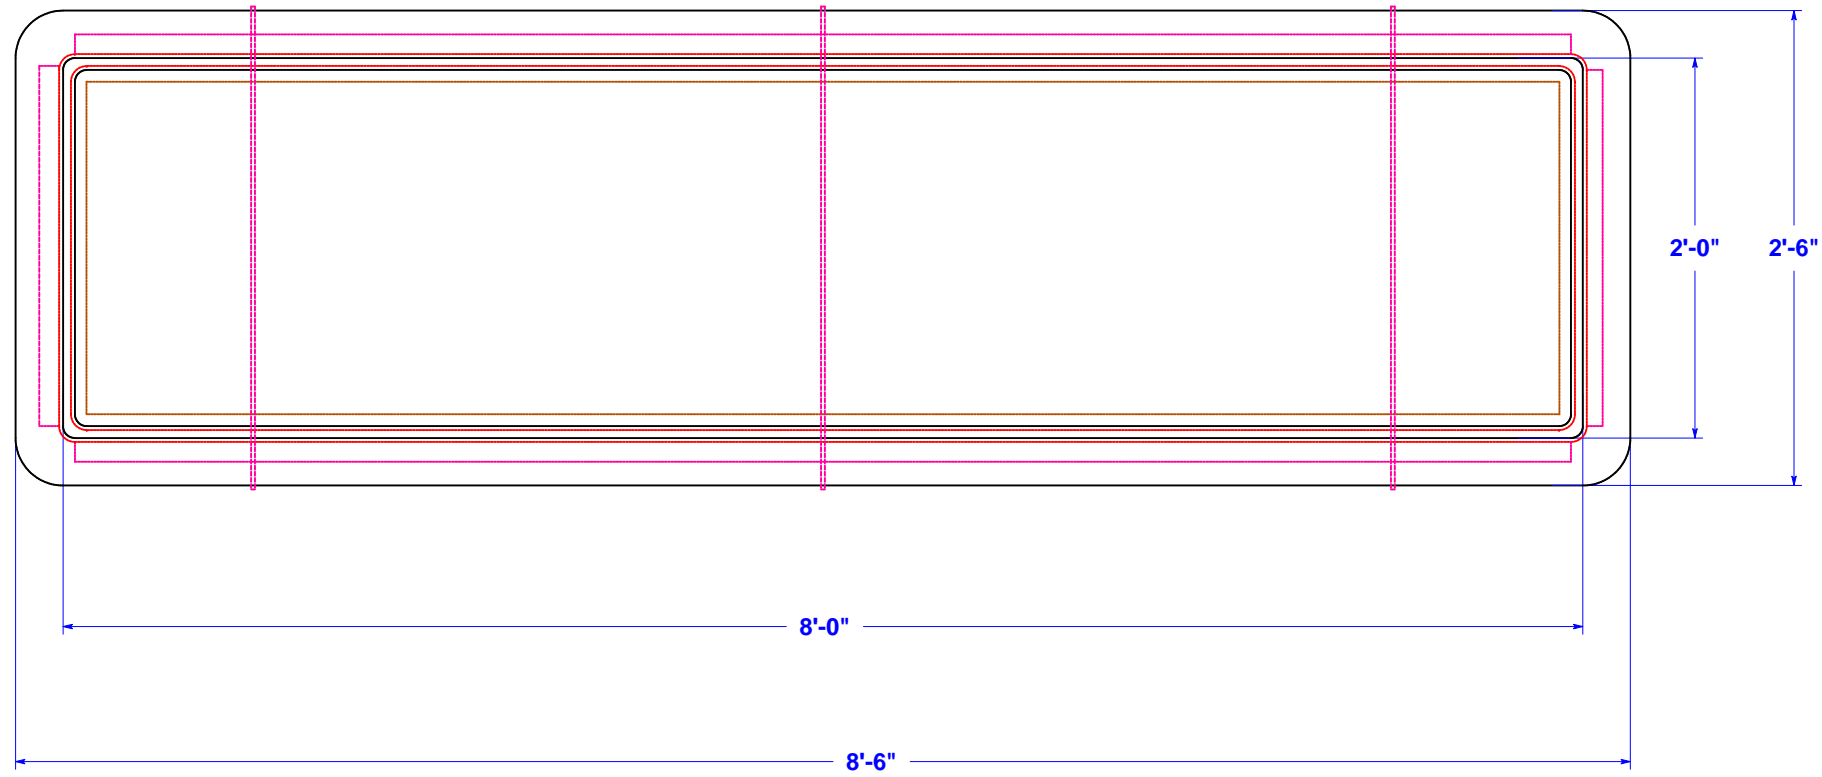

"THIS DOCUMENT AND THE DATA DISCLOSED HEREIN OR HERewith IS NOT TO BE REPRODUCED, USED, OR DISCLOSED IN WHOLE OR IN PART TO ANYONE WITHOUT THE PERMISSION OF C.F. MAIER COMPOSITES, INC."

					Name	Date	Title	
				Created By	CLN	8/15/06	Rearing Trough 24" x 96" x 30"	
				Checked By			All Dimensions +/- .125"	
				Scale				
					 C. F. Maier Composites, Inc. 500 East Crystal Street Lamar, CO 81052 Phone (800) 962-6079 Fax (719) 336-3091 www.cfmaier.com		Drawing Number	Issue
No	Change	Date	Init				FRT000299	