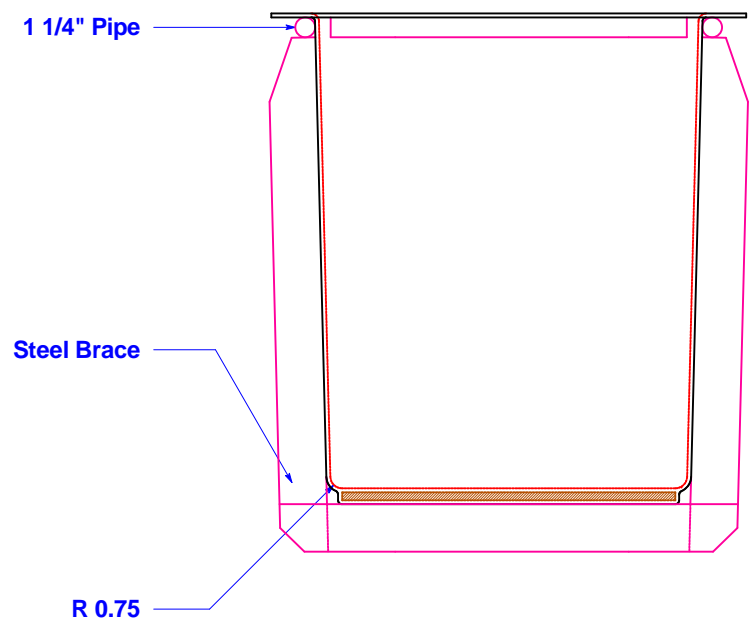

"THIS DOCUMENT AND THE DATA DISCLOSED HEREIN OR HERewith IS NOT TO BE REPRODUCED, USED, OR DISCLOSED IN WHOLE OR IN PART TO ANYONE WITHOUT THE PERMISSION OF C.F. MAIER COMPOSITES, INC."

					Name	Date	Title	
				Created By	CLN	8/15/06	Rearing Trough 24" x 96" x 30"	
				Checked By			All Dimensions +/- .125"	
				Scale				
					 C. F. Maier Composites, Inc. 500 East Crystal Street Lamar, CO 81052 Phone (800) 962-6079 Fax (719) 336-3091 www.cfmaier.com		Drawing Number	Issue
No	Change	Date	Init				FRT000299	