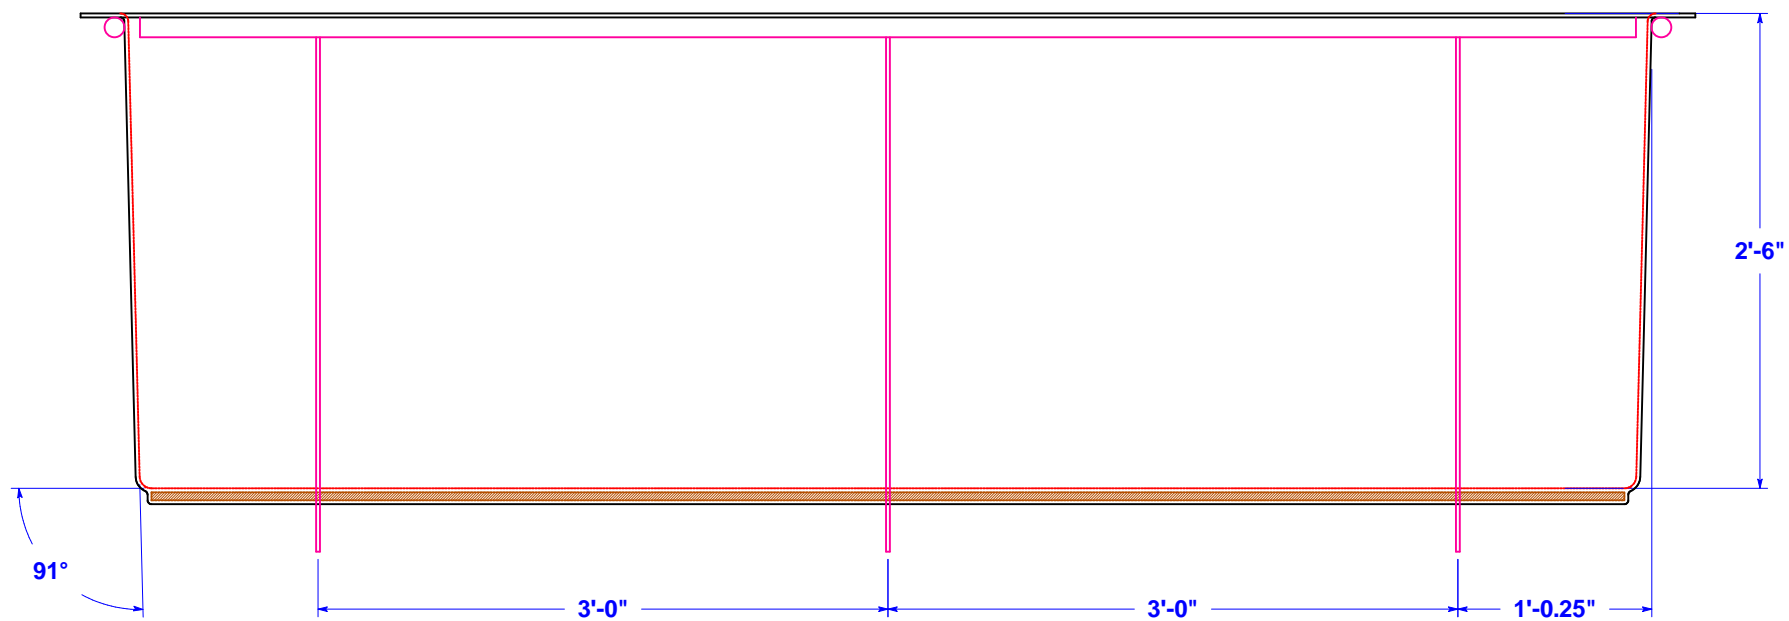

"THIS DOCUMENT AND THE DATA DISCLOSED HEREIN OR HERewith IS NOT TO BE REPRODUCED, USED, OR DISCLOSED IN WHOLE OR IN PART TO ANYONE WITHOUT THE PERMISSION OF C.F. MAIER COMPOSITES, INC."

					Name	Date	Title	
				Created By	CLN	8/15/06	Rearing Trough 24" x 96" x 30"	
				Checked By			All Dimensions +/- .125"	
				Scale				
					 C. F. Maier Composites, Inc. 500 East Crystal Street Lamar, CO 81052 Phone (800) 962-6079 Fax (719) 336-3091 www.cfmaier.com		Drawing Number	Issue
No	Change	Date	Init				FRT000299	