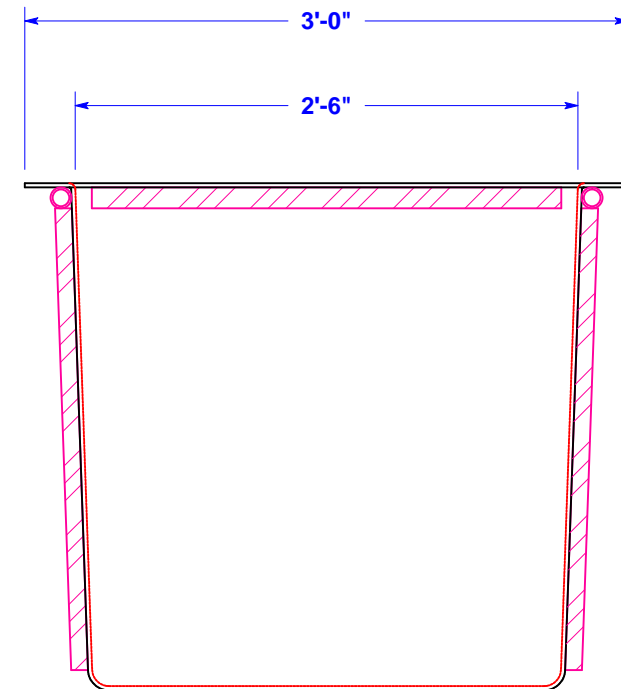

"THIS DOCUMENT AND THE DATA DISCLOSED HEREIN OR HEREWITH IS NOT TO BE REPRODUCED, USED, OR DISCLOSED IN WHOLE OR IN PART TO ANYONE WITHOUT THE PERMISSION OF C.F. MAIER COMPOSITES, INC."

					Name	Date	Title	
				Created By	CLN	11/11/06	Rearing Trough 30" x 72" x 30"	
				Checked By				
				Scale		All Dimensions +/- .125"		
					 C. F. Maier Composites, Inc. 500 East Crystal Street Lamar, CO 81052 Phone (800) 962-6079 Fax (719) 336-3091 www.cfmaier.com		Drawing Number	Issue
No	Change	Date	Init				FRT000280	