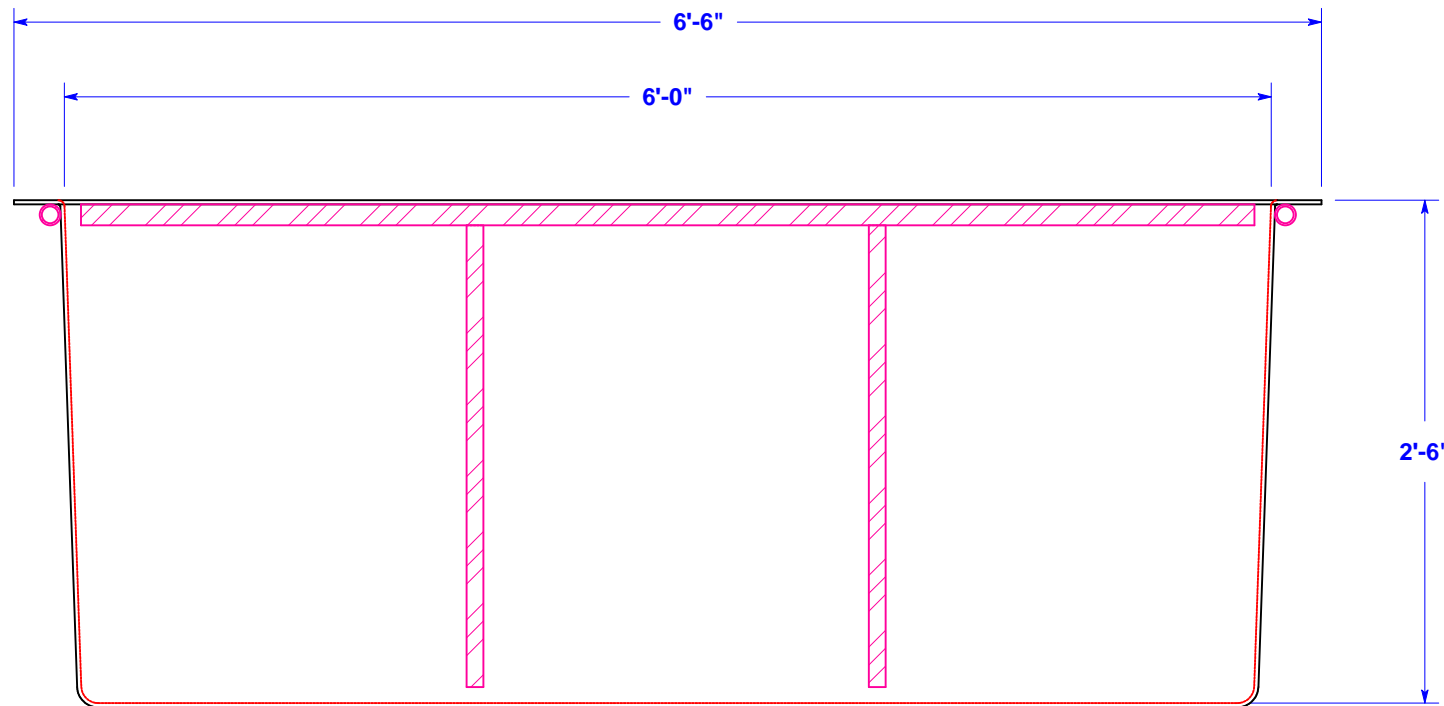

"THIS DOCUMENT AND THE DATA DISCLOSED HEREIN OR HEREWITH IS NOT TO BE REPRODUCED, USED, OR DISCLOSED IN WHOLE OR IN PART TO ANYONE WITHOUT THE PERMISSION OF C.F. MAIER COMPOSITES, INC."

					Name	Date	Title	
				Created By	CLN	11/11/06	Rearing Trough 30" x 72" x 30"	
				Checked By				
				Scale		All Dimensions +/- .125"		
					 C. F. Maier Composites, Inc. 500 East Crystal Street Lamar, CO 81052 Phone (800) 962-6079 Fax (719) 336-3091 www.cfmaier.com		Drawing Number	Issue
No	Change	Date	Init				FRT000280	