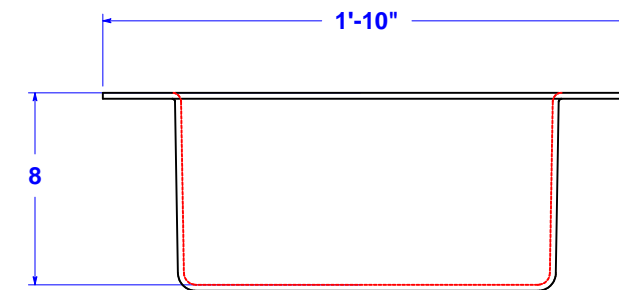

"THIS DOCUMENT AND THE DATA DISCLOSED HEREIN OR HERewith IS NOT TO BE REPRODUCED, USED, OR DISCLOSED IN WHOLE OR IN PART TO ANYONE WITHOUT THE PERMISSION OF C.F. MAIER COMPOSITES, INC."

					Name	Date	Title Rearing Trough 8" x 16" x 48"
				Created By	CLN	4/4/06	
				Checked By			
				Scale		All Dimensions +/- .125"	Drawing Number FRT000027
				 C. F. Maier Composites, Inc. 500 East Crystal Street Lamar, CO 81052 Phone (800) 963-6079 Fax (719) 336-3091 www.cfmaier.com			
No	Change	Date	Init				