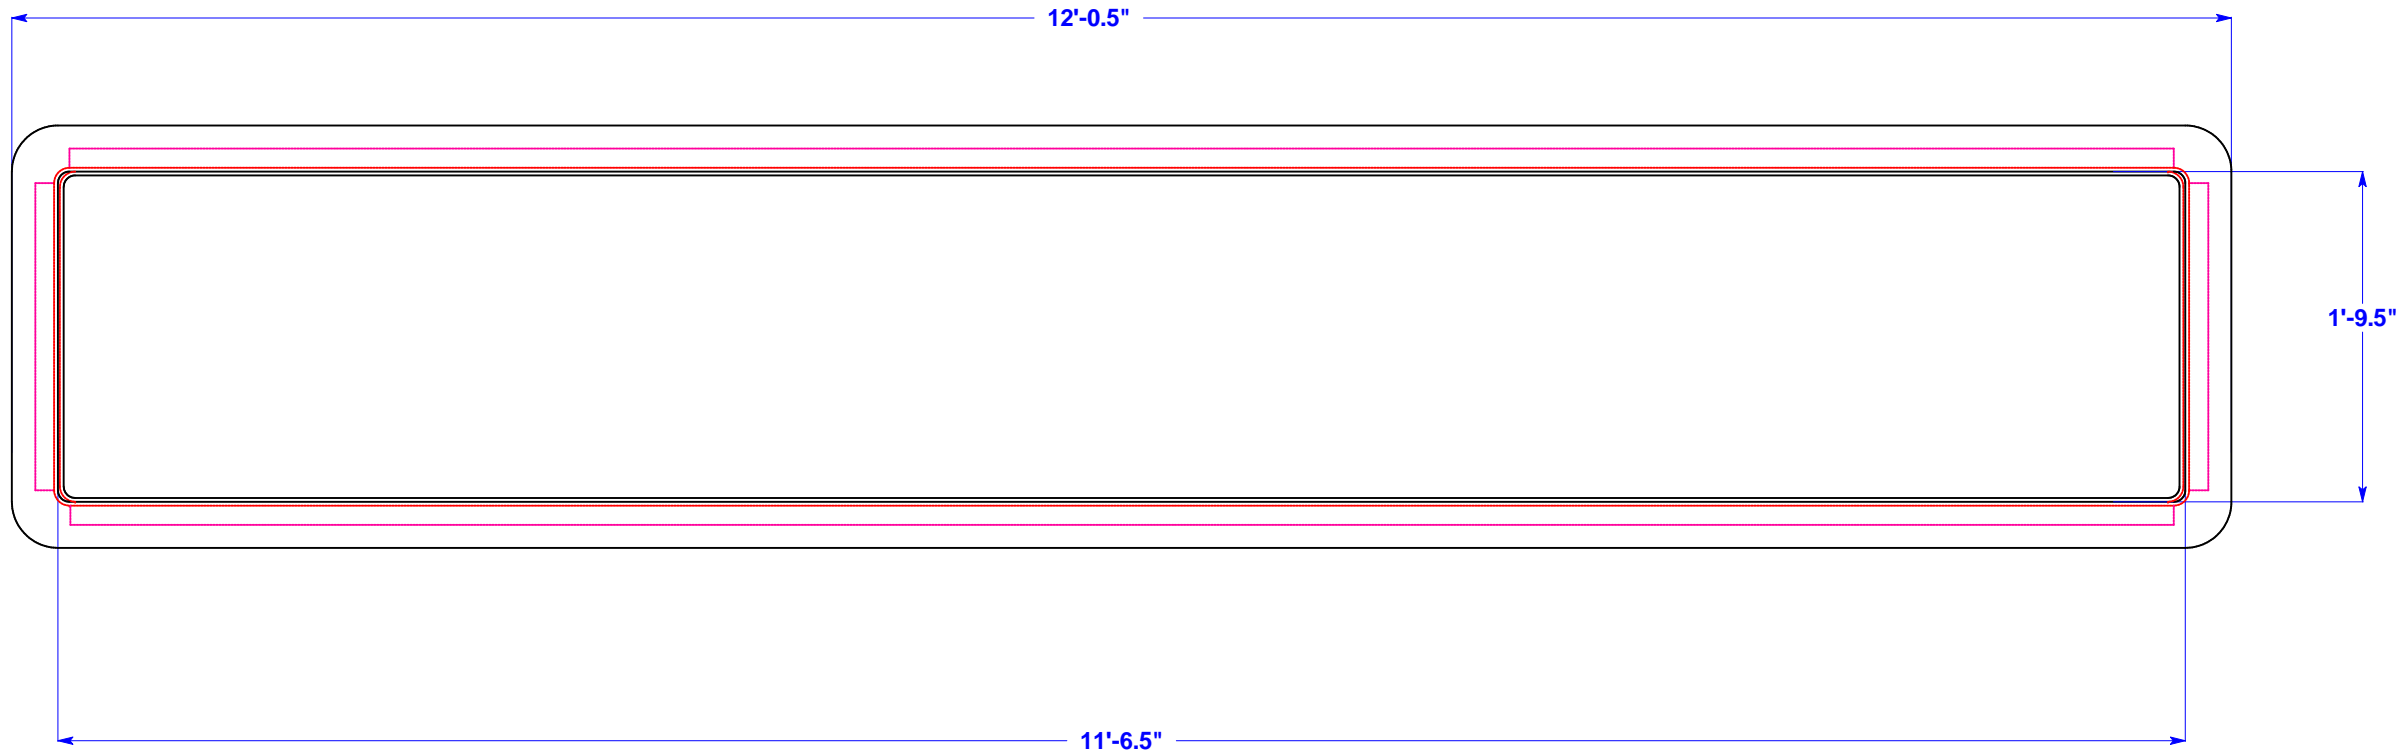

"THIS DOCUMENT AND THE DATA DISCLOSED HEREIN OR HEREWITH IS NOT TO BE REPRODUCED, USED, OR DISCLOSED IN WHOLE OR IN PART TO ANYONE WITHOUT THE PERMISSION OF C.F. MAIER COMPOSITES, INC."

				<b>Created By</b>	CLN	<b>Date</b>	11/2/06	<b>Title</b>		
				<b>Checked By</b>				Rearing Trough 12" x 21" x 138"		
				<b>Scale</b>			All Dimensions ± .125"			
				 C. F. Maier Composites, Inc. 500 East Crystal Street Lamar, CO 81052 Phone (800) 962-6079 Fax (719) 336-3091 www.cfmaier.com				<b>Drawing Number</b>		<b>Issue</b>
<b>No</b>	<b>Change</b>	<b>Date</b>	<b>Init</b>					FRT000150		