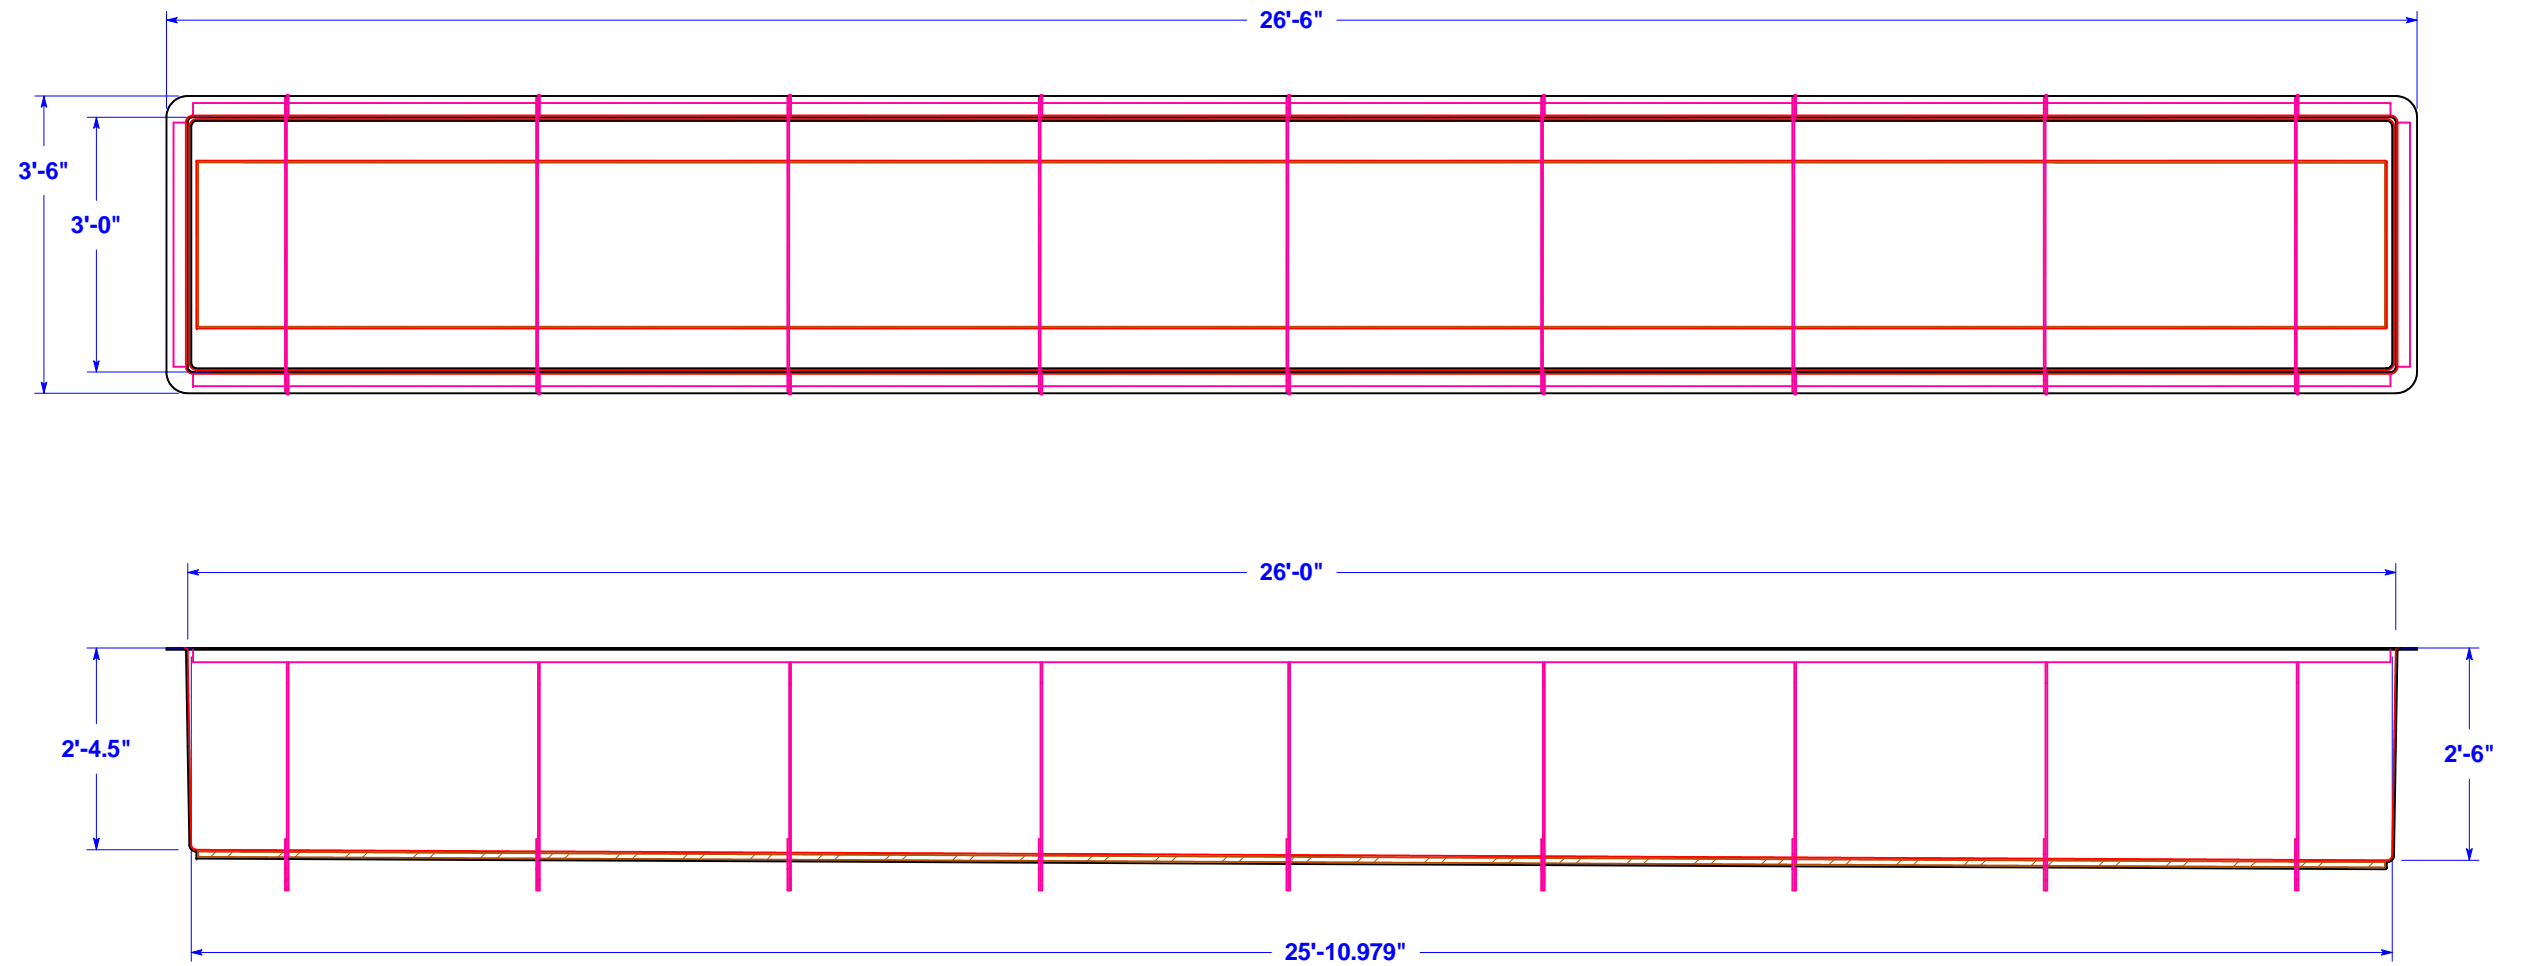

"THIS DOCUMENT AND THE DATA DISCLOSED HEREIN OR HERewith IS NOT TO BE REPRODUCED, USED, OR DISCLOSED IN WHOLE OR IN PART TO ANYONE WITHOUT THE PERMISSION OF C.F. MAIER COMPOSITES, INC."

					<b>Name</b>	<b>Date</b>	<b>Title</b> Rearing Trough 28 1/2" - 30" x 36" x 312"	<b>Drawing Number</b> <b>FRT001422</b>	<b>Issue</b>
				<b>Created By</b>	CLN	11/11/06			
				<b>Checked By</b>					
					<b>Scale</b>	All Dimensions +/- .125"			
					 C. F. Maier Composites, Inc. 500 East Crystal Street Lamar, CO 81052 Phone (800) 962-6079 Fax (719) 336-3091 www.cfmaier.com				
<b>No</b>	<b>Change</b>	<b>Date</b>	<b>Init</b>						