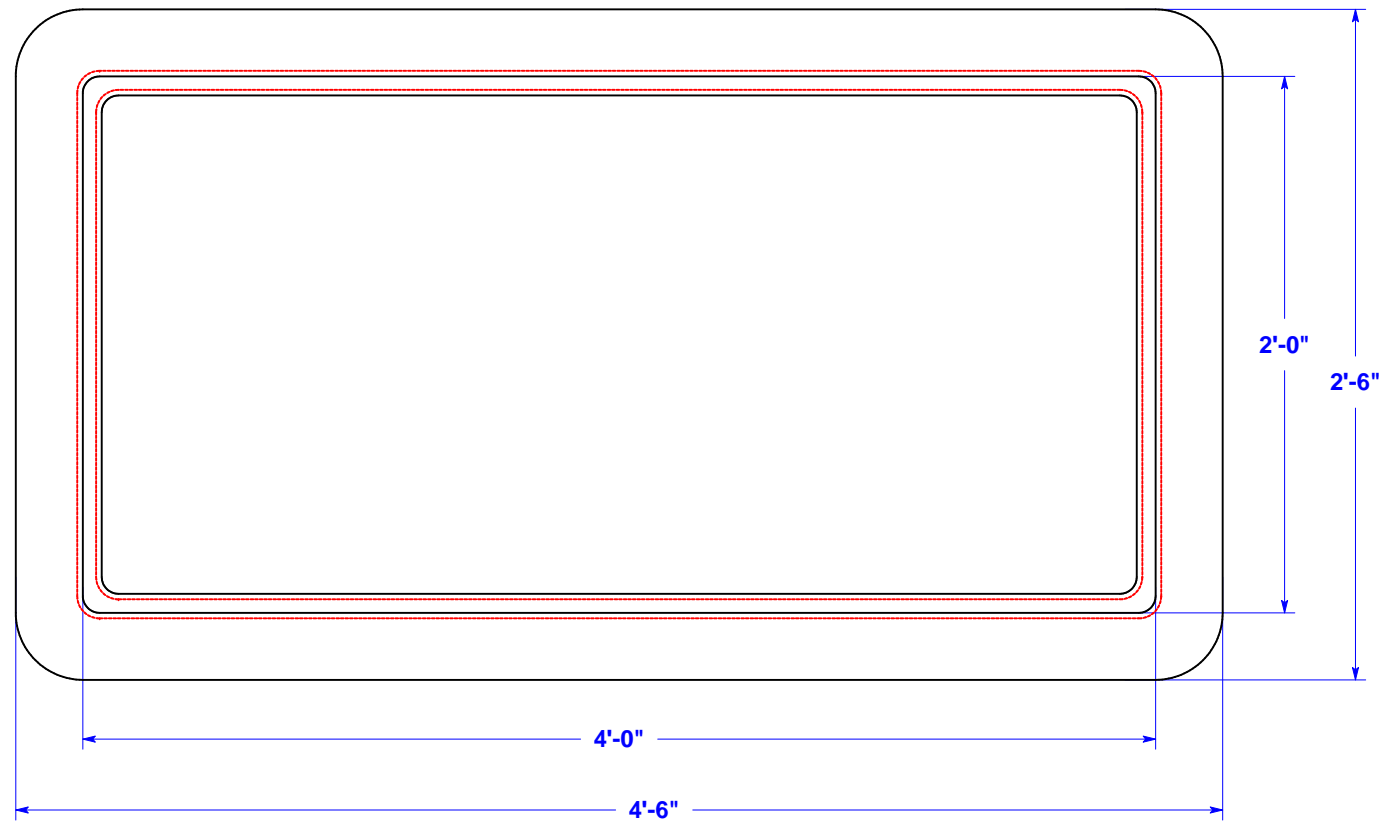

"THIS DOCUMENT AND THE DATA DISCLOSED HEREIN OR HERewith IS NOT TO BE REPRODUCED, USED, OR DISCLOSED IN WHOLE OR IN PART TO ANYONE WITHOUT THE PERMISSION OF C.F. MAIER COMPOSITES, INC."

					<b>Name</b>	<b>Date</b>	<b>Title</b>	
				<b>Created By</b>	CLN	11/11/06	Rearing Trough 24" x 48" x 24"	
				<b>Checked By</b>				
				<b>Scale</b>		All Dimensions +/- .125"		
				 C. F. Maier Composites, Inc. 500 East Crystal Street Lamar, CO 81052 Phone (800) 962-6079 Fax (719) 336-3091 www.cfmaier.com			<b>Drawing Number</b>	<b>Issue</b>
<b>No</b>	<b>Change</b>	<b>Date</b>	<b>Init</b>				<b>FRT000120</b>	