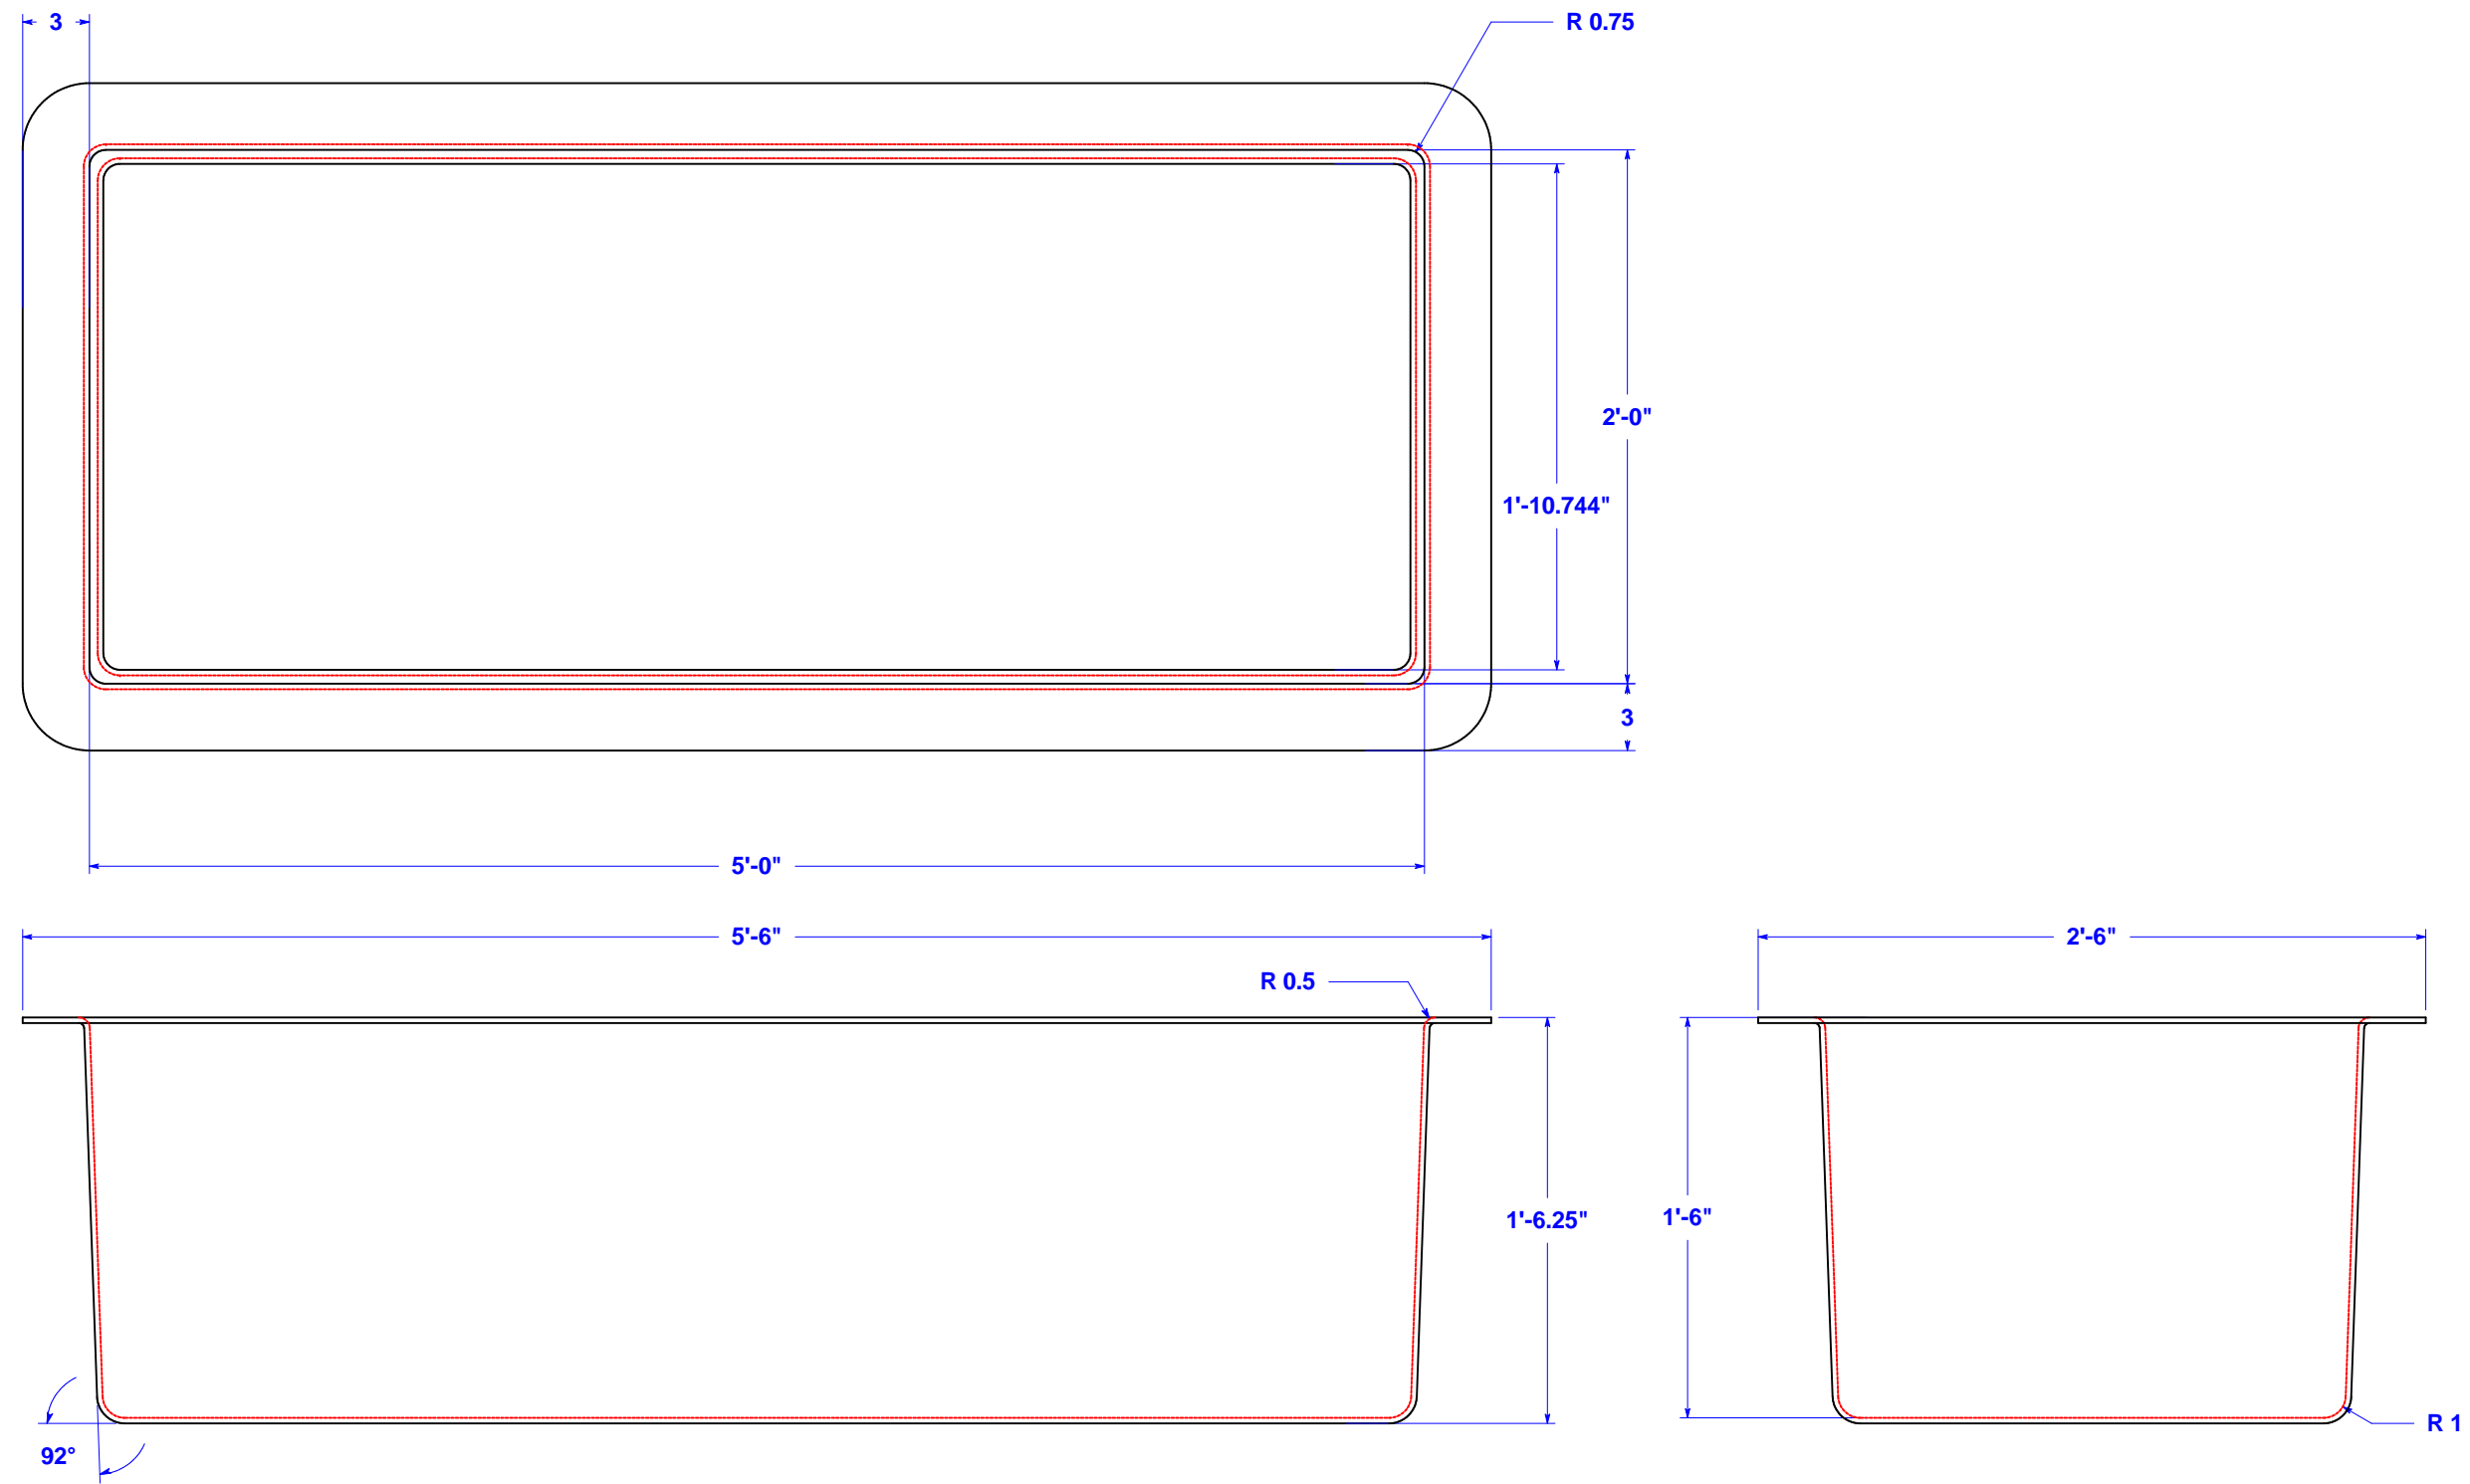

"THIS DOCUMENT AND THE DATA DISCLOSED HEREIN OR HERewith IS NOT TO BE REPRODUCED, USED, OR DISCLOSED IN WHOLE OR IN PART TO ANYONE WITHOUT THE PERMISSION OF C.F. MAIER COMPOSITES, INC."

					Name	Date	Title	
				Created By	CLN	12/8/05	Rearing Trough 18" X 24" X 60"	
				Checked By				
				Scale		All Dimensions +/- .125"		
				 C. F. Maier Composites, Inc. 500 East Crystal Street Lamar, CO 81052 Phone (800) 962-6079 Fax (719) 336-3091 www.cfmaier.com			Drawing Number	Issue
No	Change	Date	Init				FRT000112	