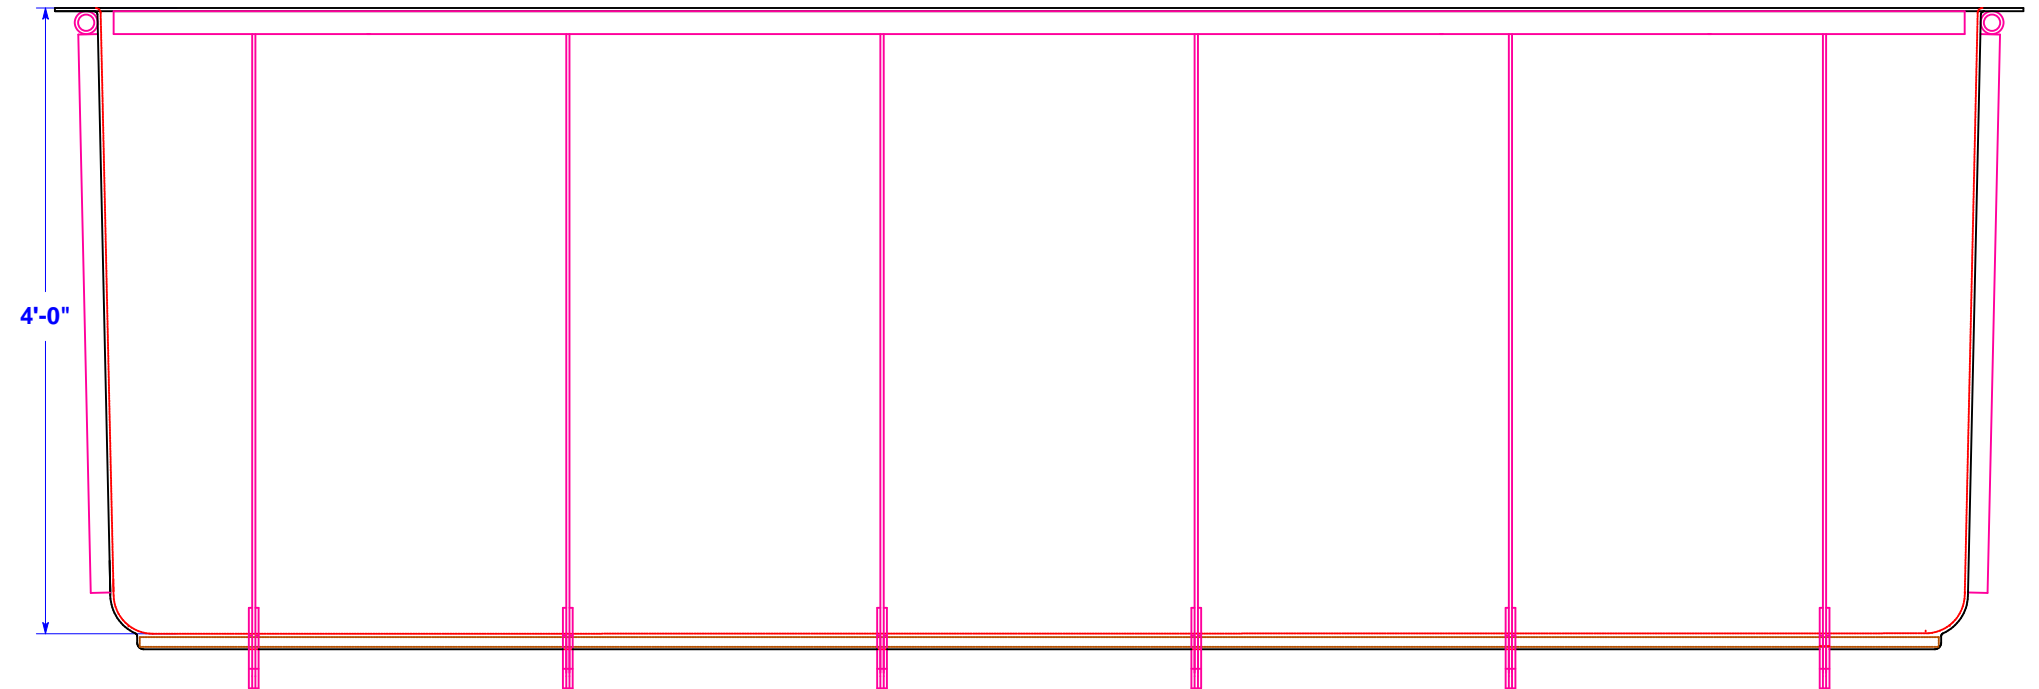

"THIS DOCUMENT AND THE DATA DISCLOSED HEREIN OR HERewith IS NOT TO BE REPRODUCED, USED, OR DISCLOSED IN WHOLE OR IN PART TO ANYONE WITHOUT THE PERMISSION OF C.F. MAIER COMPOSITES, INC."

					<b>Name</b>	<b>Date</b>	<b>Title</b>	
				<b>Created By</b>	CLN	7/17/06	Rearing Trough 36" x 48" x 144"	
				<b>Checked By</b>			All Dimensions +/- .125"	
				<b>Scale</b>				
					 C. F. Maier Composites, Inc. 500 East Crystal Street Lamar, CO 81052 Phone (800) 962-6079 Fax (719) 336-3091 www.cfmaier.com		<b>Drawing Number</b>	<b>Issue</b>
<b>No</b>	<b>Change</b>	<b>Date</b>	<b>Init</b>				<b>FRT001077</b>	