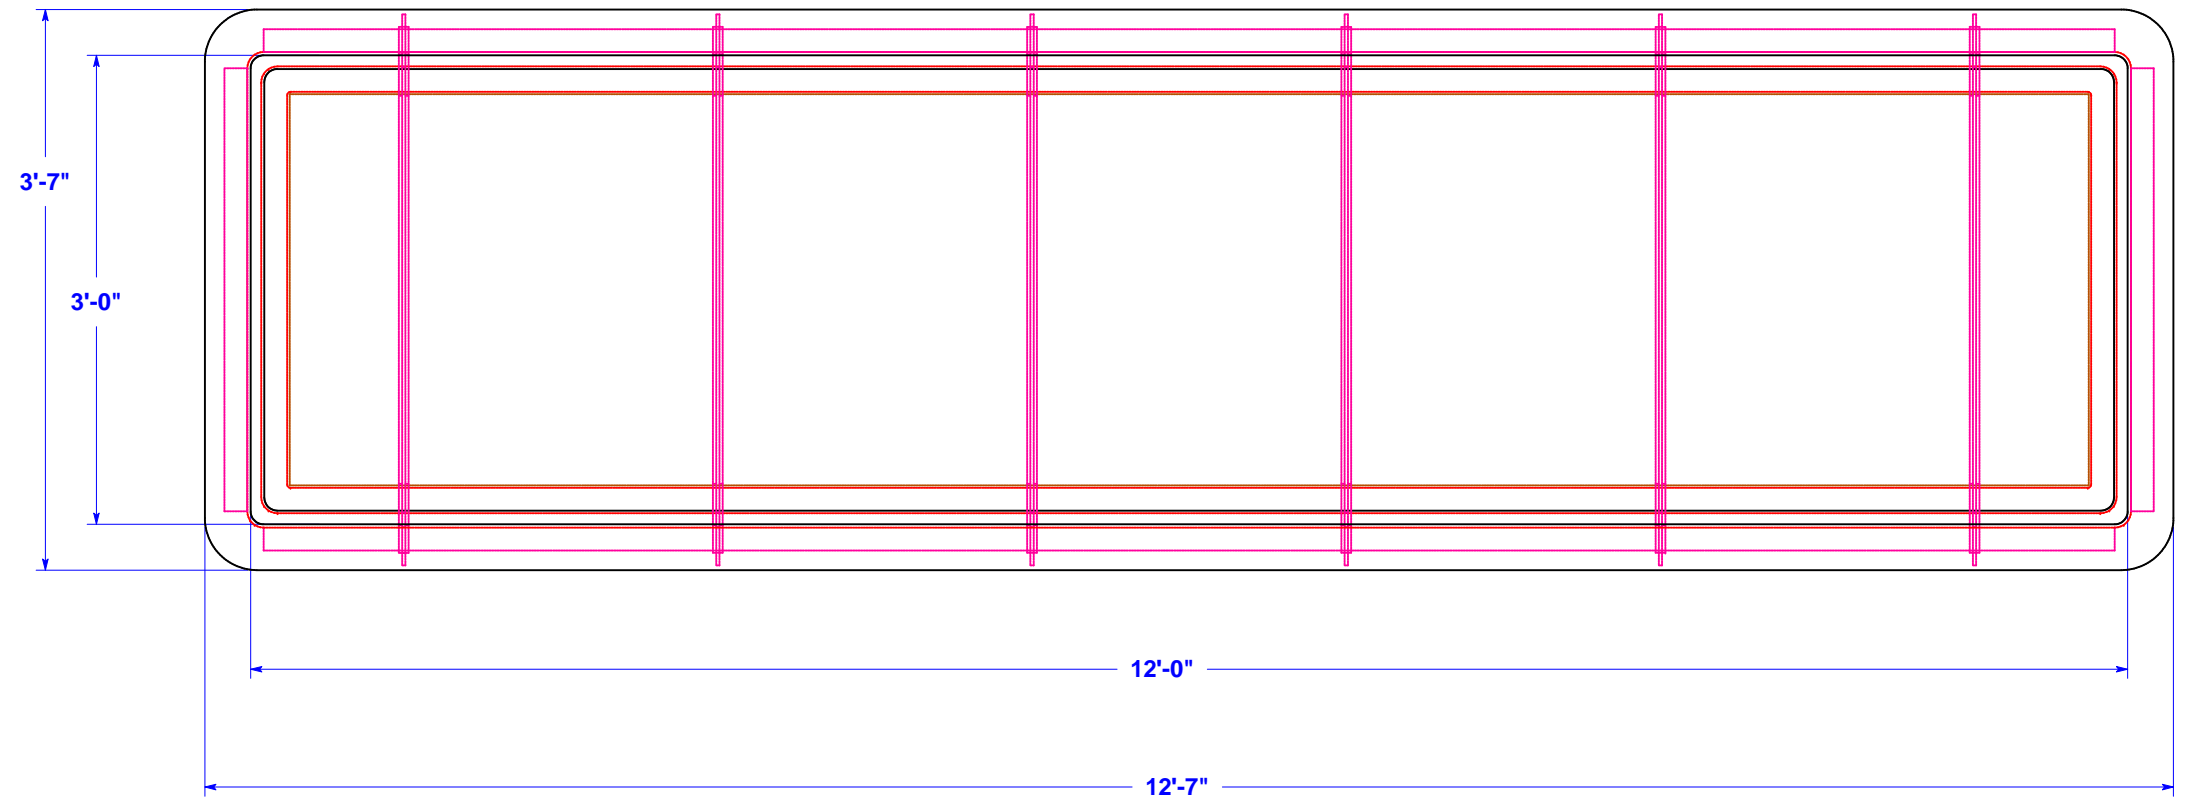

"THIS DOCUMENT AND THE DATA DISCLOSED HEREIN OR HERewith IS NOT TO BE REPRODUCED, USED, OR DISCLOSED IN WHOLE OR IN PART TO ANYONE WITHOUT THE PERMISSION OF C.F. MAIER COMPOSITES, INC."

					<b>Name</b>	<b>Date</b>	<b>Title</b>	
				<b>Created By</b>	CLN	7/17/06	Rearing Trough 36" x 48" x 144"	
				<b>Checked By</b>			All Dimensions +/- .125"	
				<b>Scale</b>				
					 C. F. Maier Composites, Inc. 500 East Crystal Street Lamar, CO 81052 Phone (800) 962-6079 Fax (719) 336-3091 www.cfmaier.com		<b>Drawing Number</b>	<b>Issue</b>
<b>No</b>	<b>Change</b>	<b>Date</b>	<b>Init</b>				<b>FRT001077</b>	